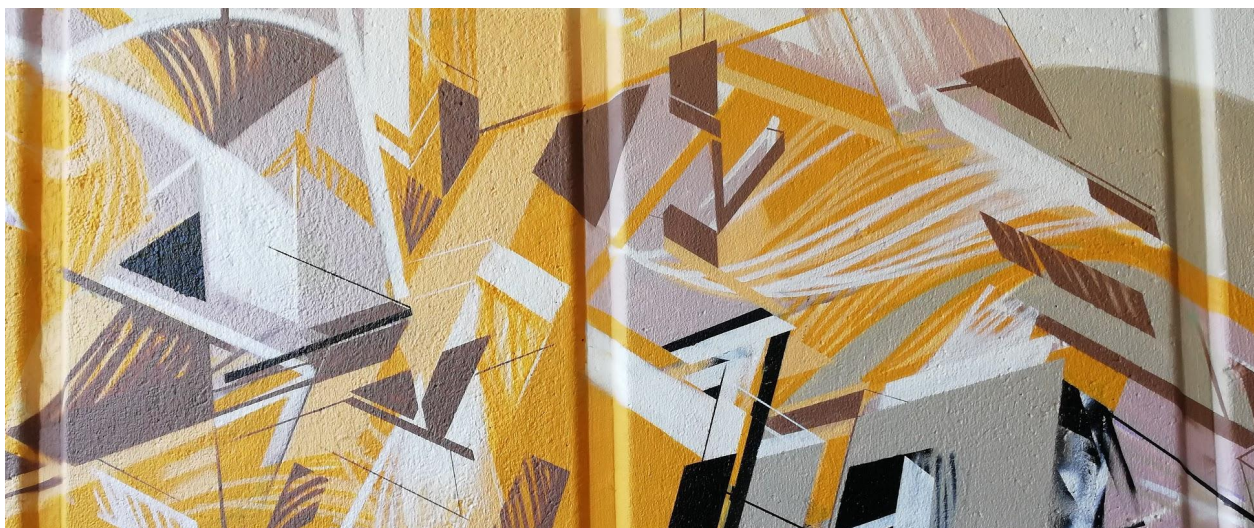

which are part of our life.

Place: Helsingborg, Sweden

Size: 14x3 mtr

GOOD VIBES JAM

Media: Wall painting

Place: Copenhagen, Denmark

Size: 6 x 3 mtr

Se mere på: <http://bit.ly/GoodVibesJam>