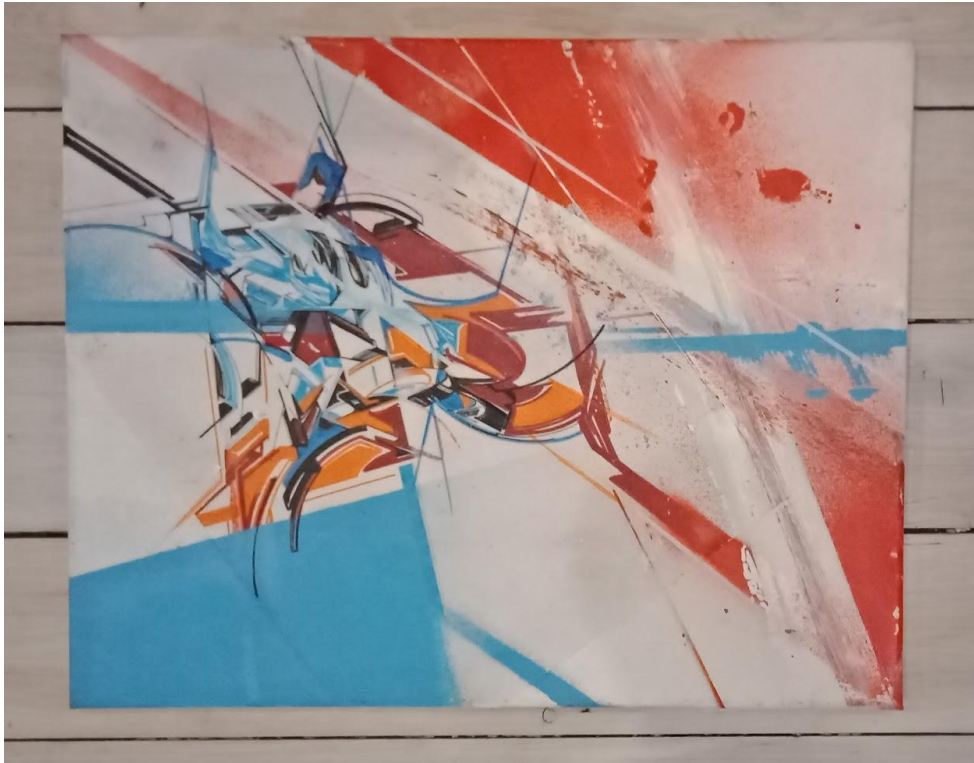

LOFOTEN

Media: Canvas

Materials: Markers, spray and acrylics

Size: 40 x 50 cm - 15,3 x 19,1 inches

Price: 2000 DKK